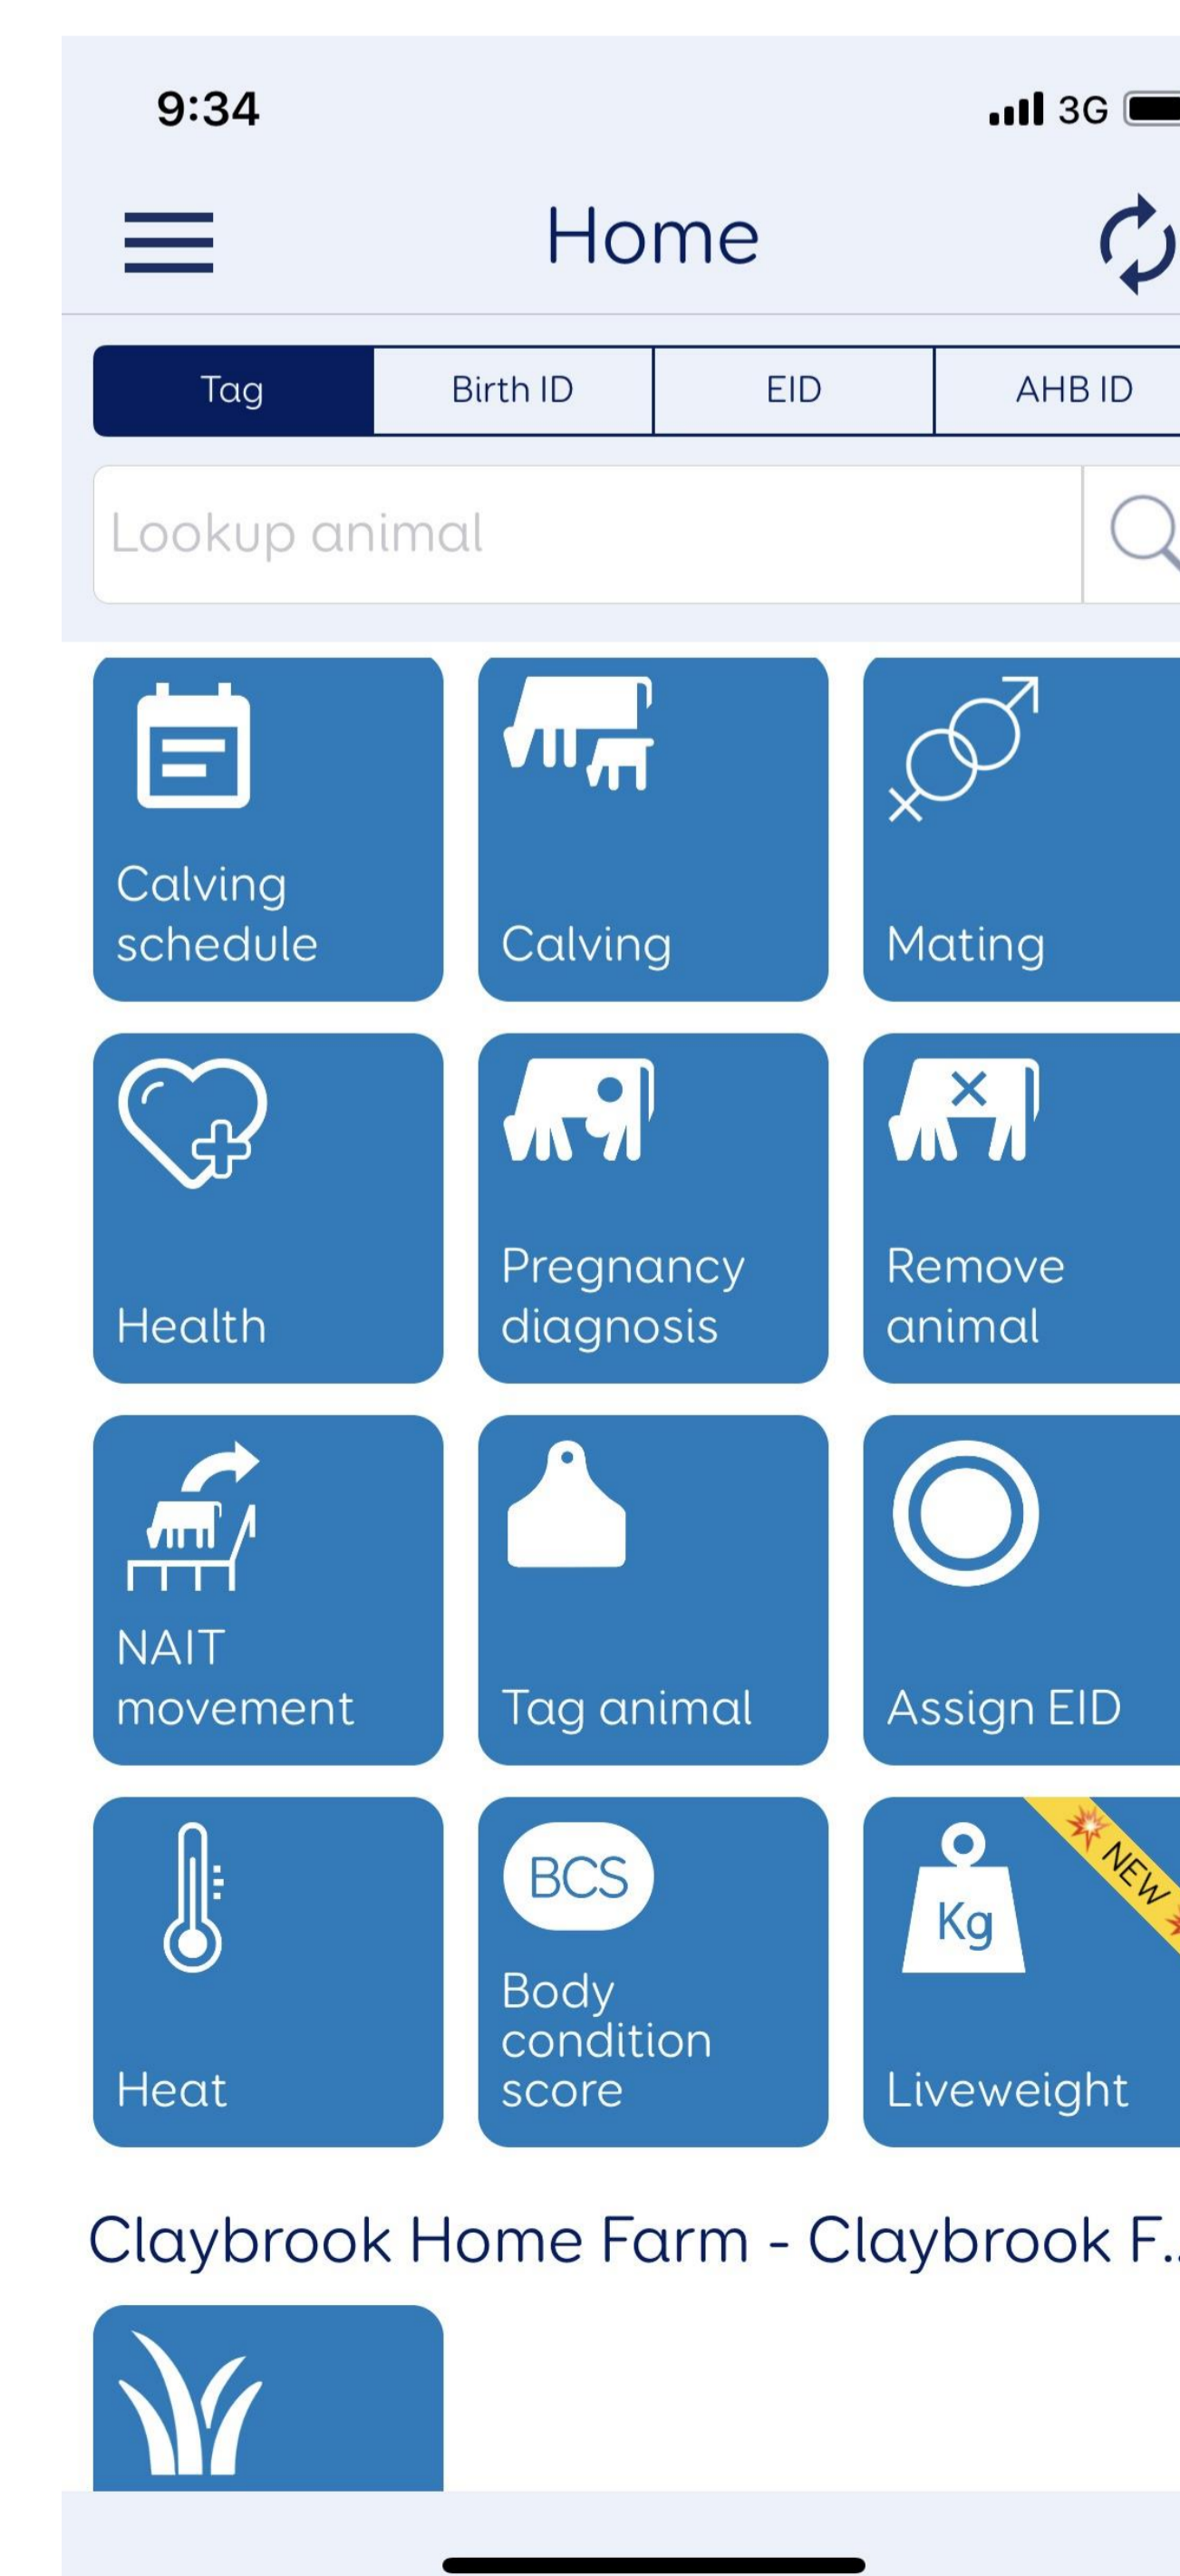

Where does my food come from?

GROWING
DAIRY'S
FUTURE

Everything physical has a digital footprint

FARM SCOPE

Feed them and breed them

Key points

- People first
- Anywhere
- Real time compliance
- Assign tasks / reminders
- Customer line of sight
- Validates the story

Key points

- People first
- Farm walks
- Rotation planners
- Rain, temperature, sunlight
- Soil test for nutrients
- Strategic OAD
- LIC SGL