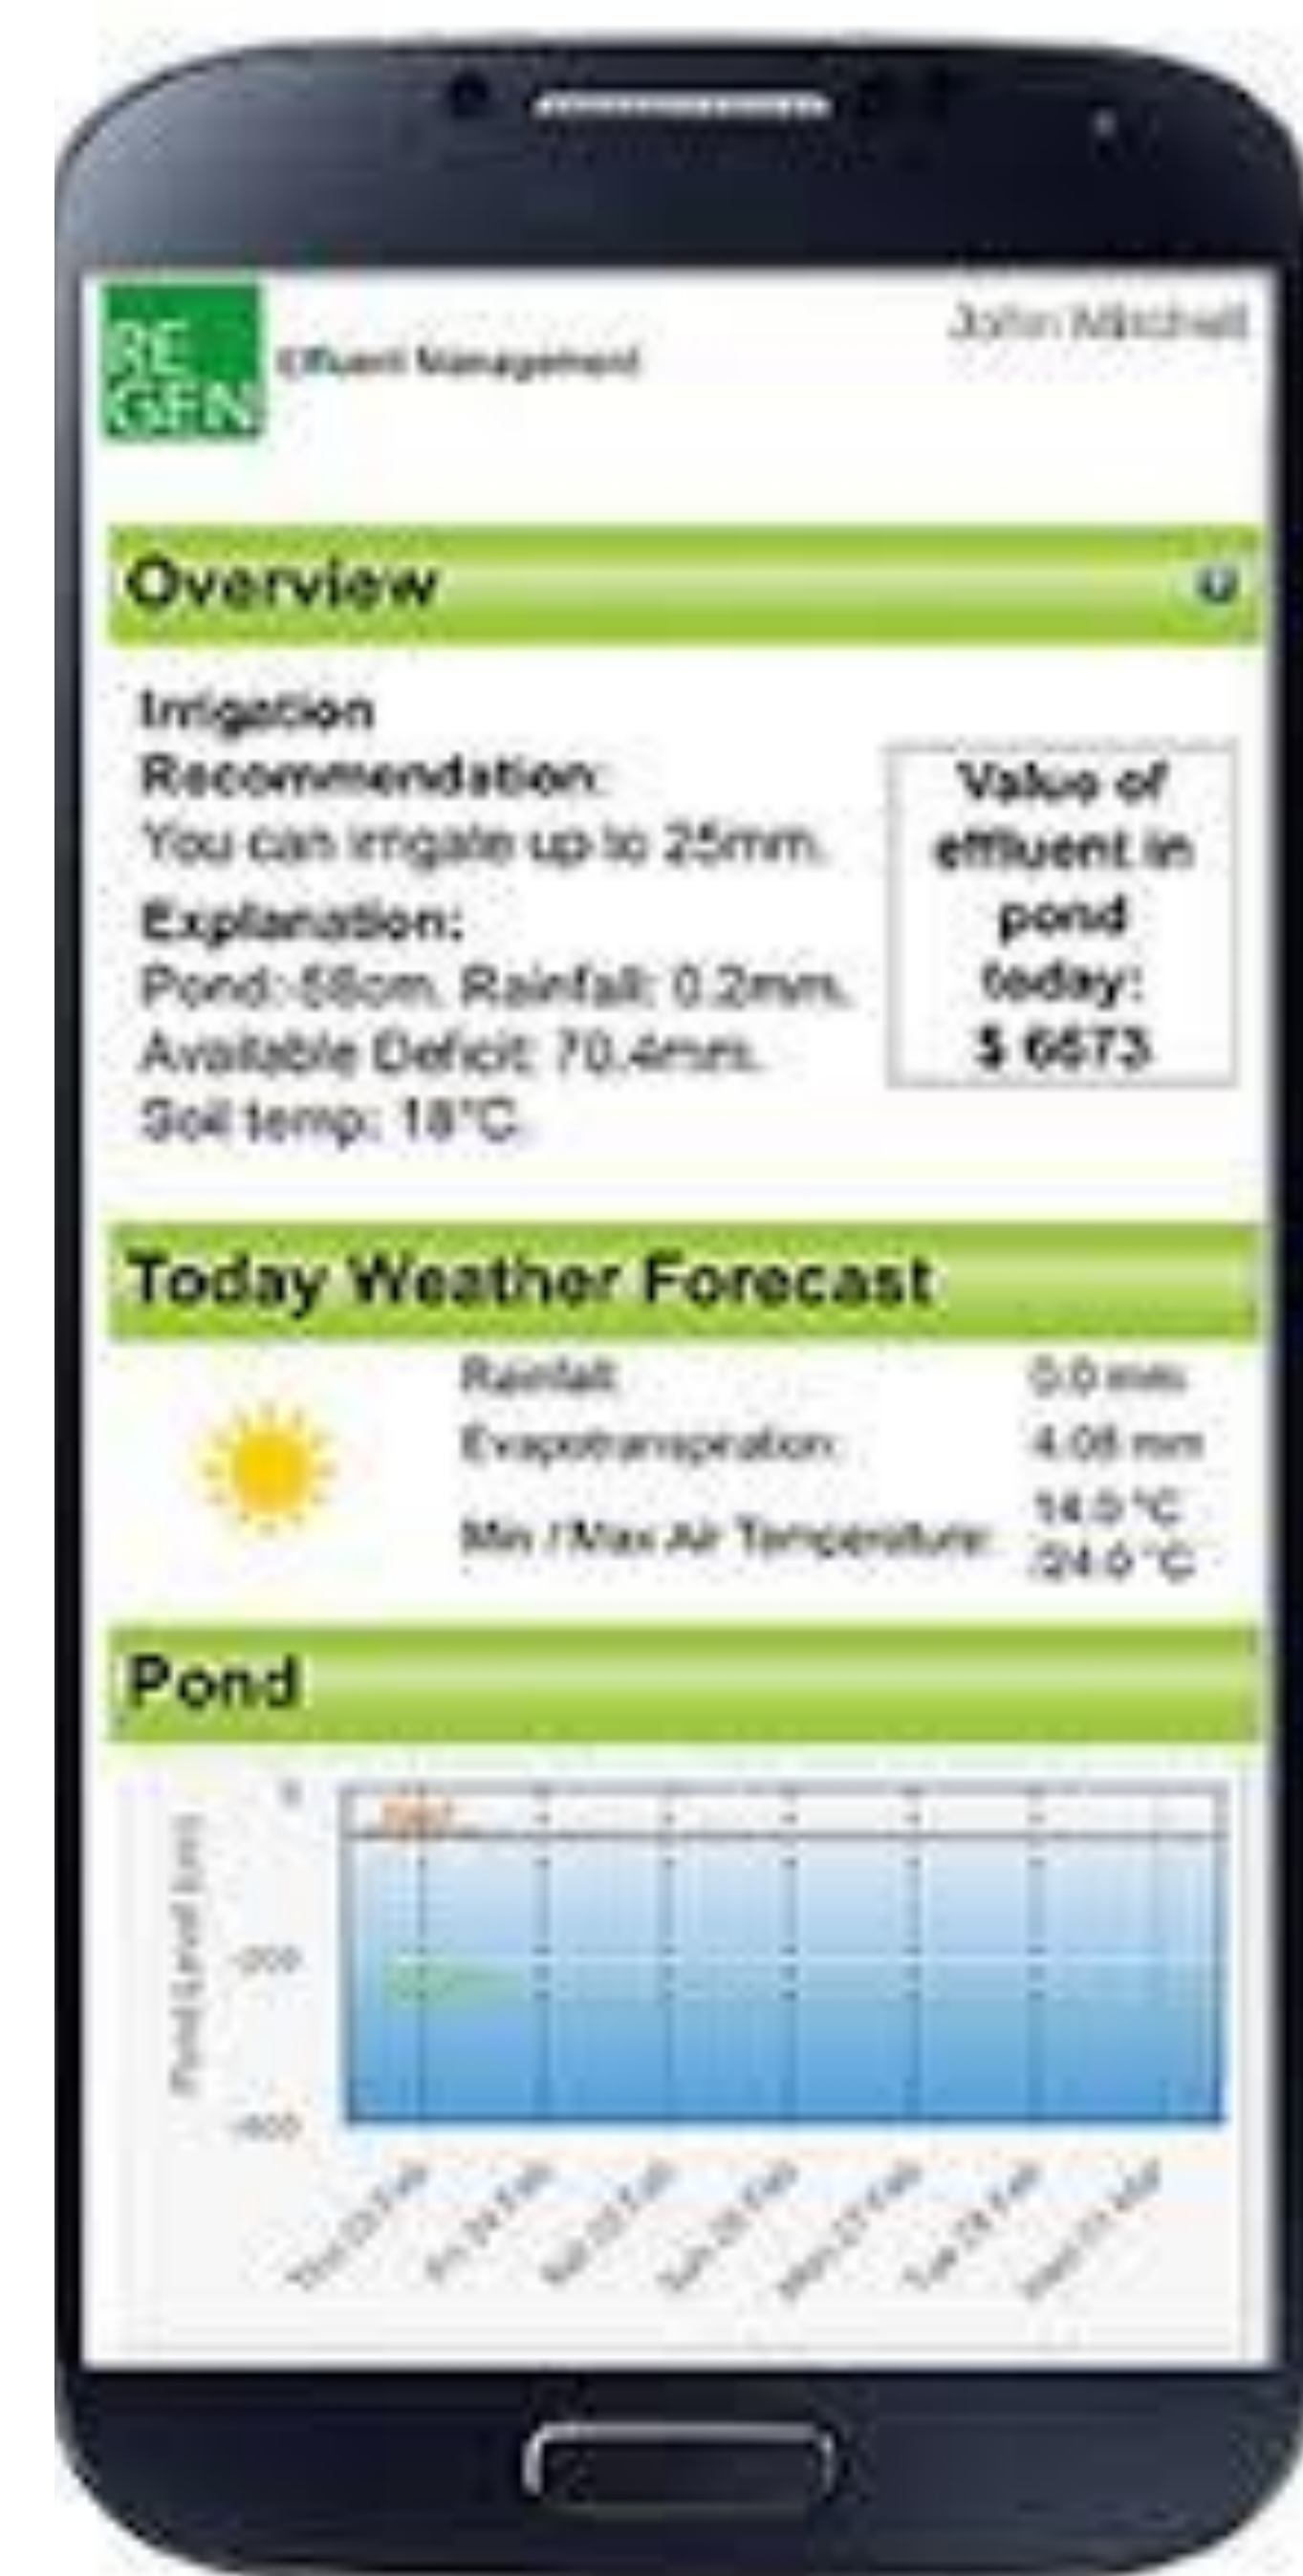

Where does my food come from?

GROWING
DAIRY'S
FUTURE

Everything physical has a digital footprint

FARM SCOPE

Feed them and breed them

Key points

- People first
- Anywhere
- Real time compliance
- Assign tasks / reminders
- Customer line of sight
- Validates the story

Key points

- People first
- Farm walks
- Rotation planners
- Rain, temperature, sunlight
- Soil test for nutrients
- Strategic OAD
- LIC SGL