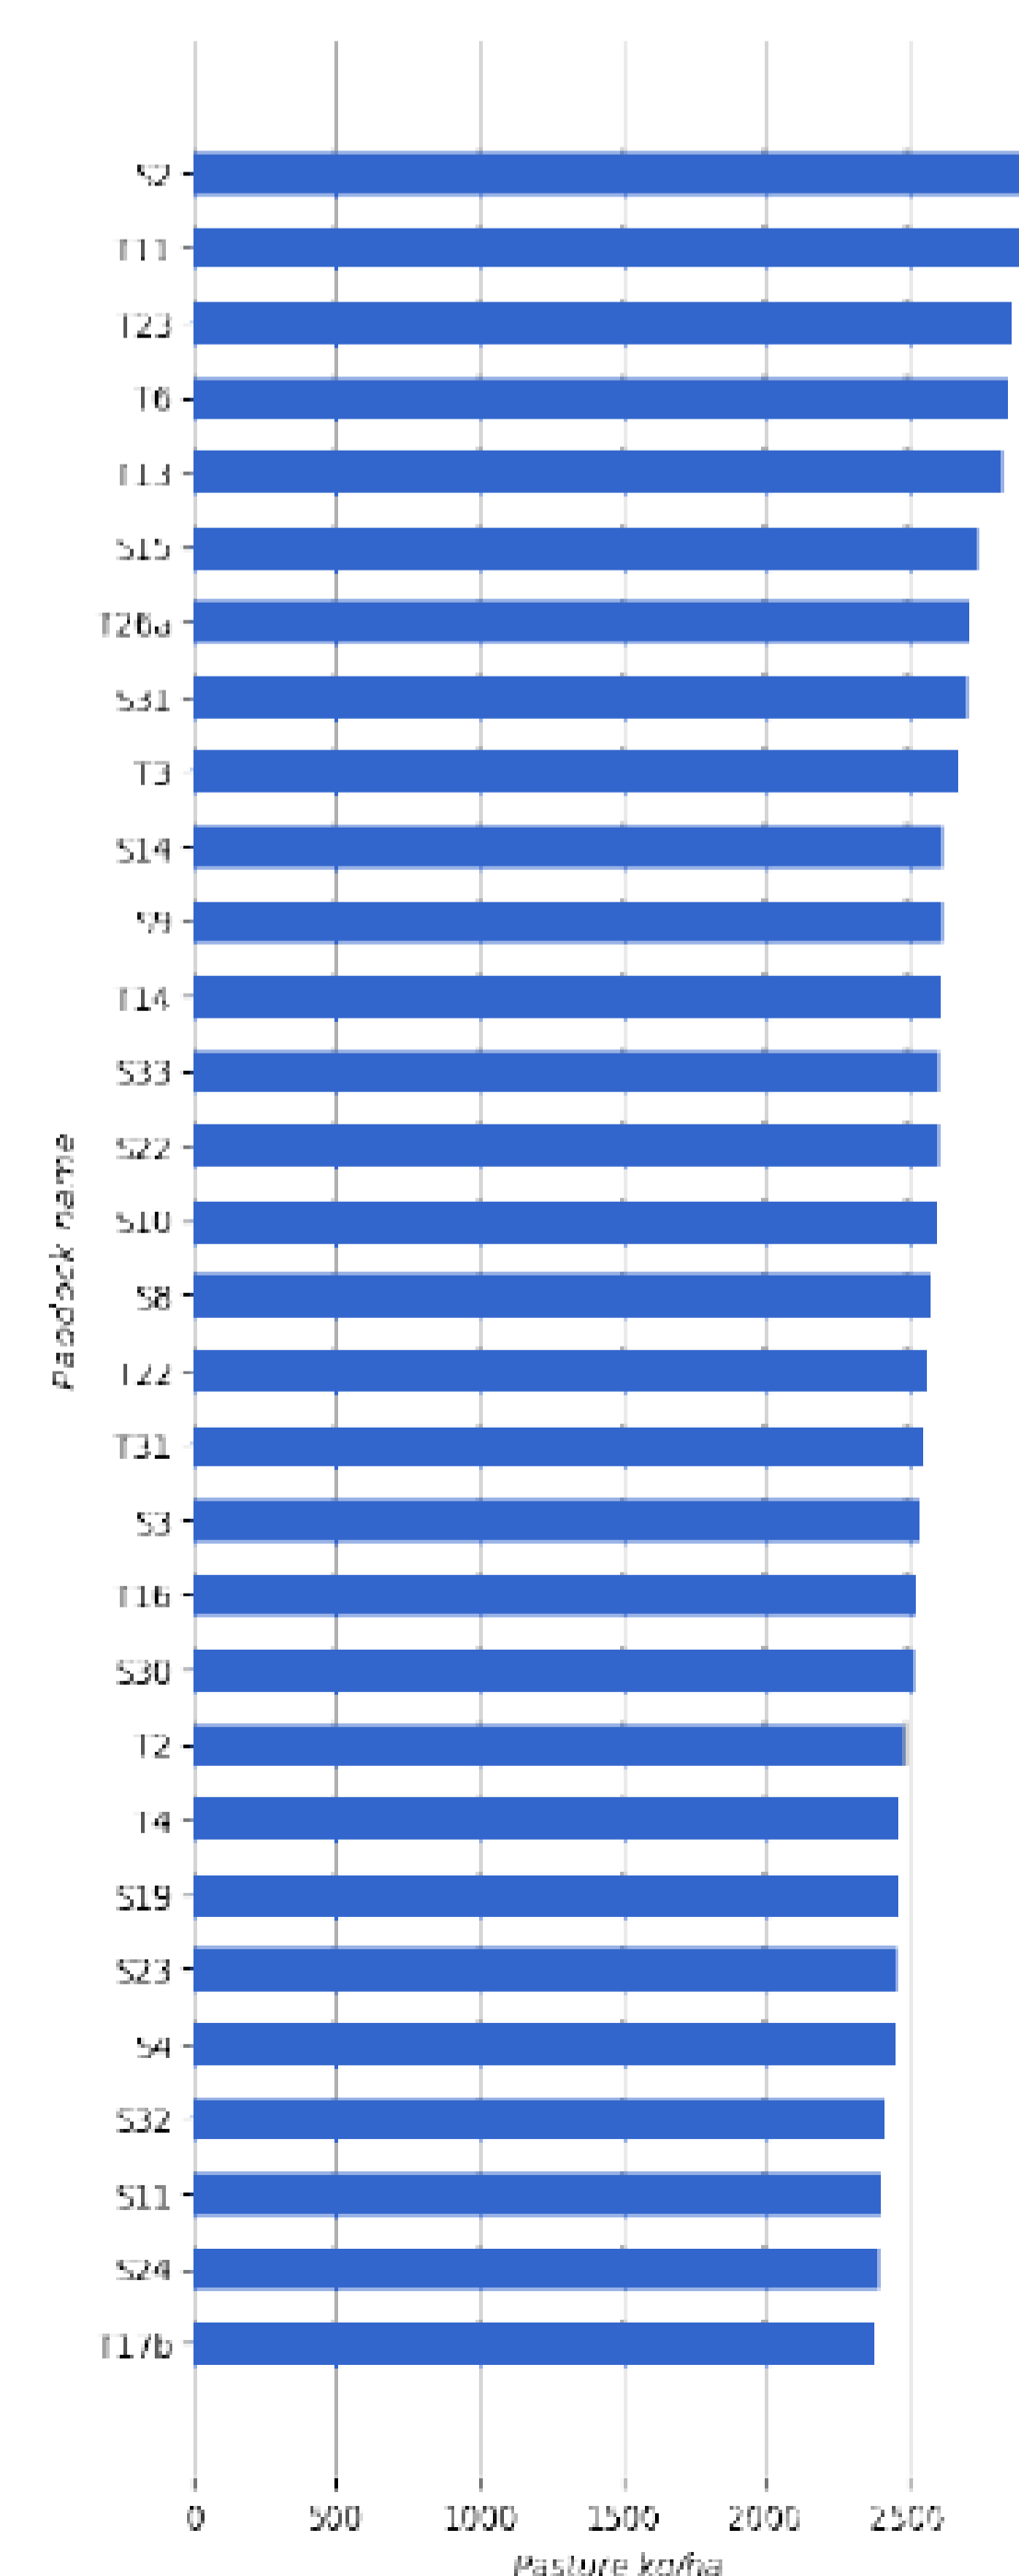

Where does my food come from?

GROWING
DAIRY'S
FUTURE

Everything physical has a digital footprint

FARM SCOPE

Feed them and breed them

Key points

- People first
- Anywhere
- Real time compliance
- Assign tasks / reminders
- Customer line of sight
- Validates the story

Key points

- People first
- Farm walks
- Rotation planners
- Rain, temperature, sunlight
- Soil test for nutrients
- Strategic OAD
- LIC SGL