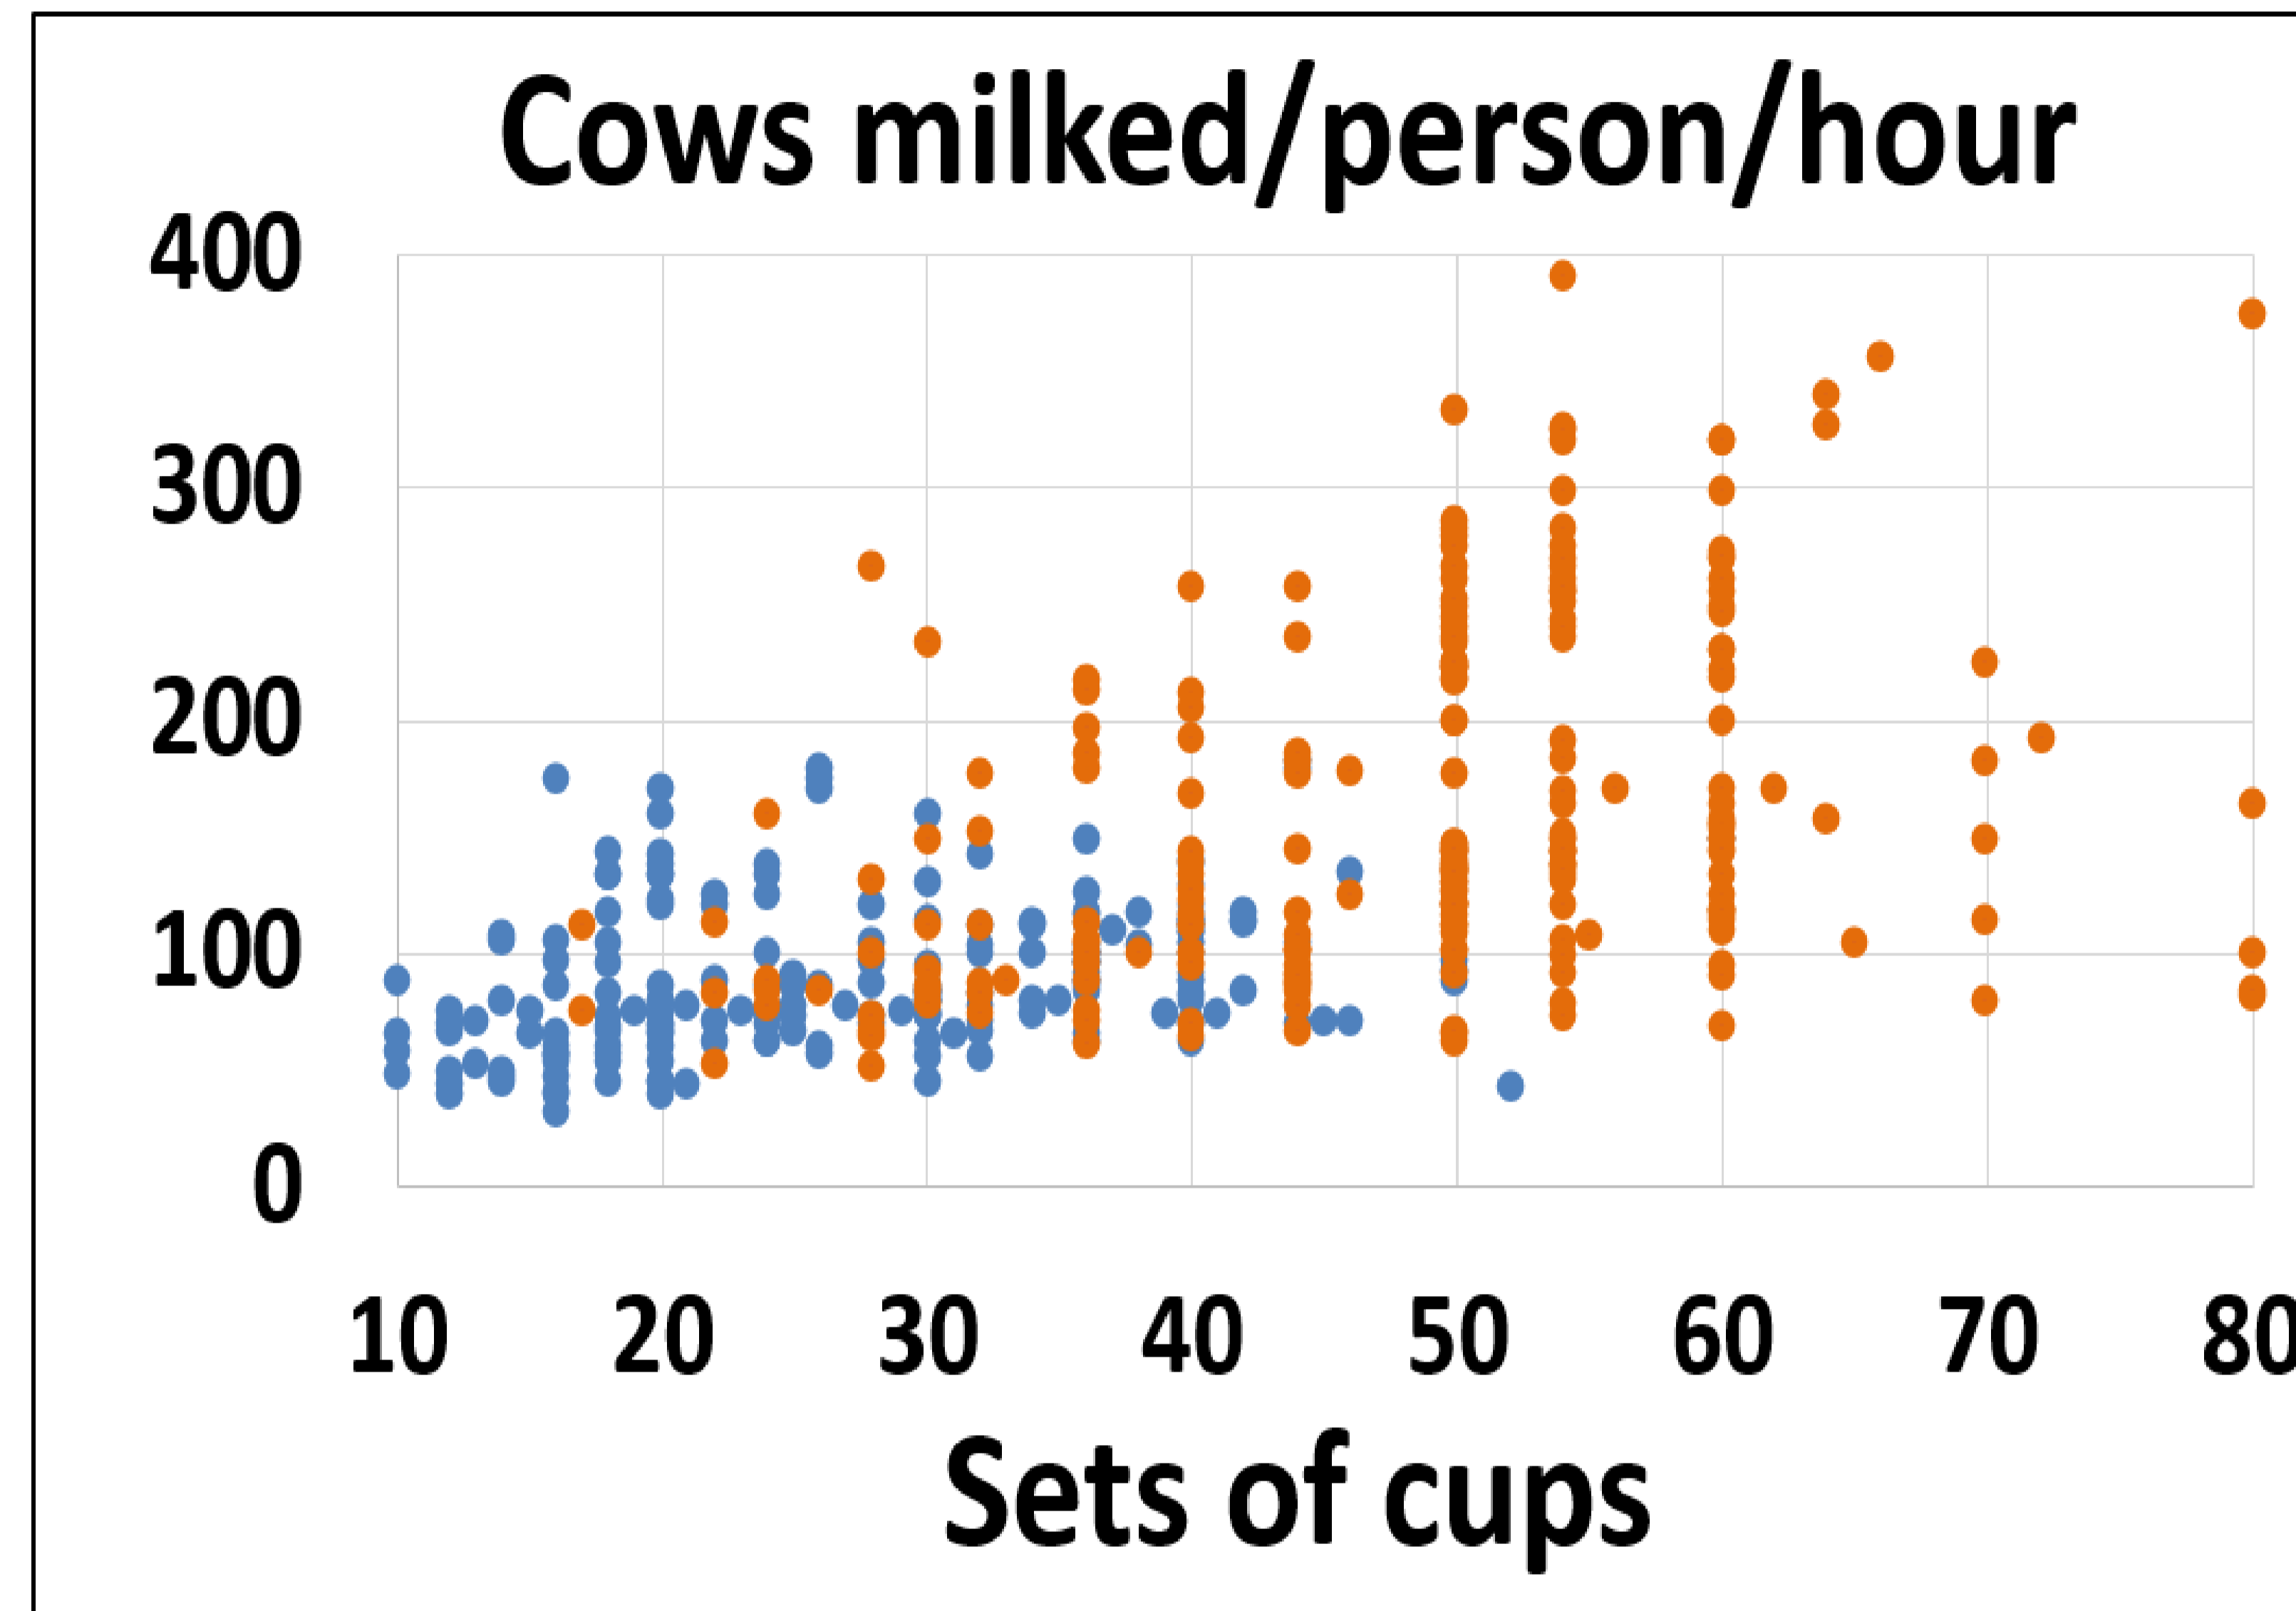

## Milking efficiency

[www.dairynz.co.nz/milking](http://www.dairynz.co.nz/milking)

Herringbone Rotary

## Key points

- Technology 'makes milking easier'
- Gains from improved milking routines
- Rotary
  - speed up the platform
  - automate at cups-off