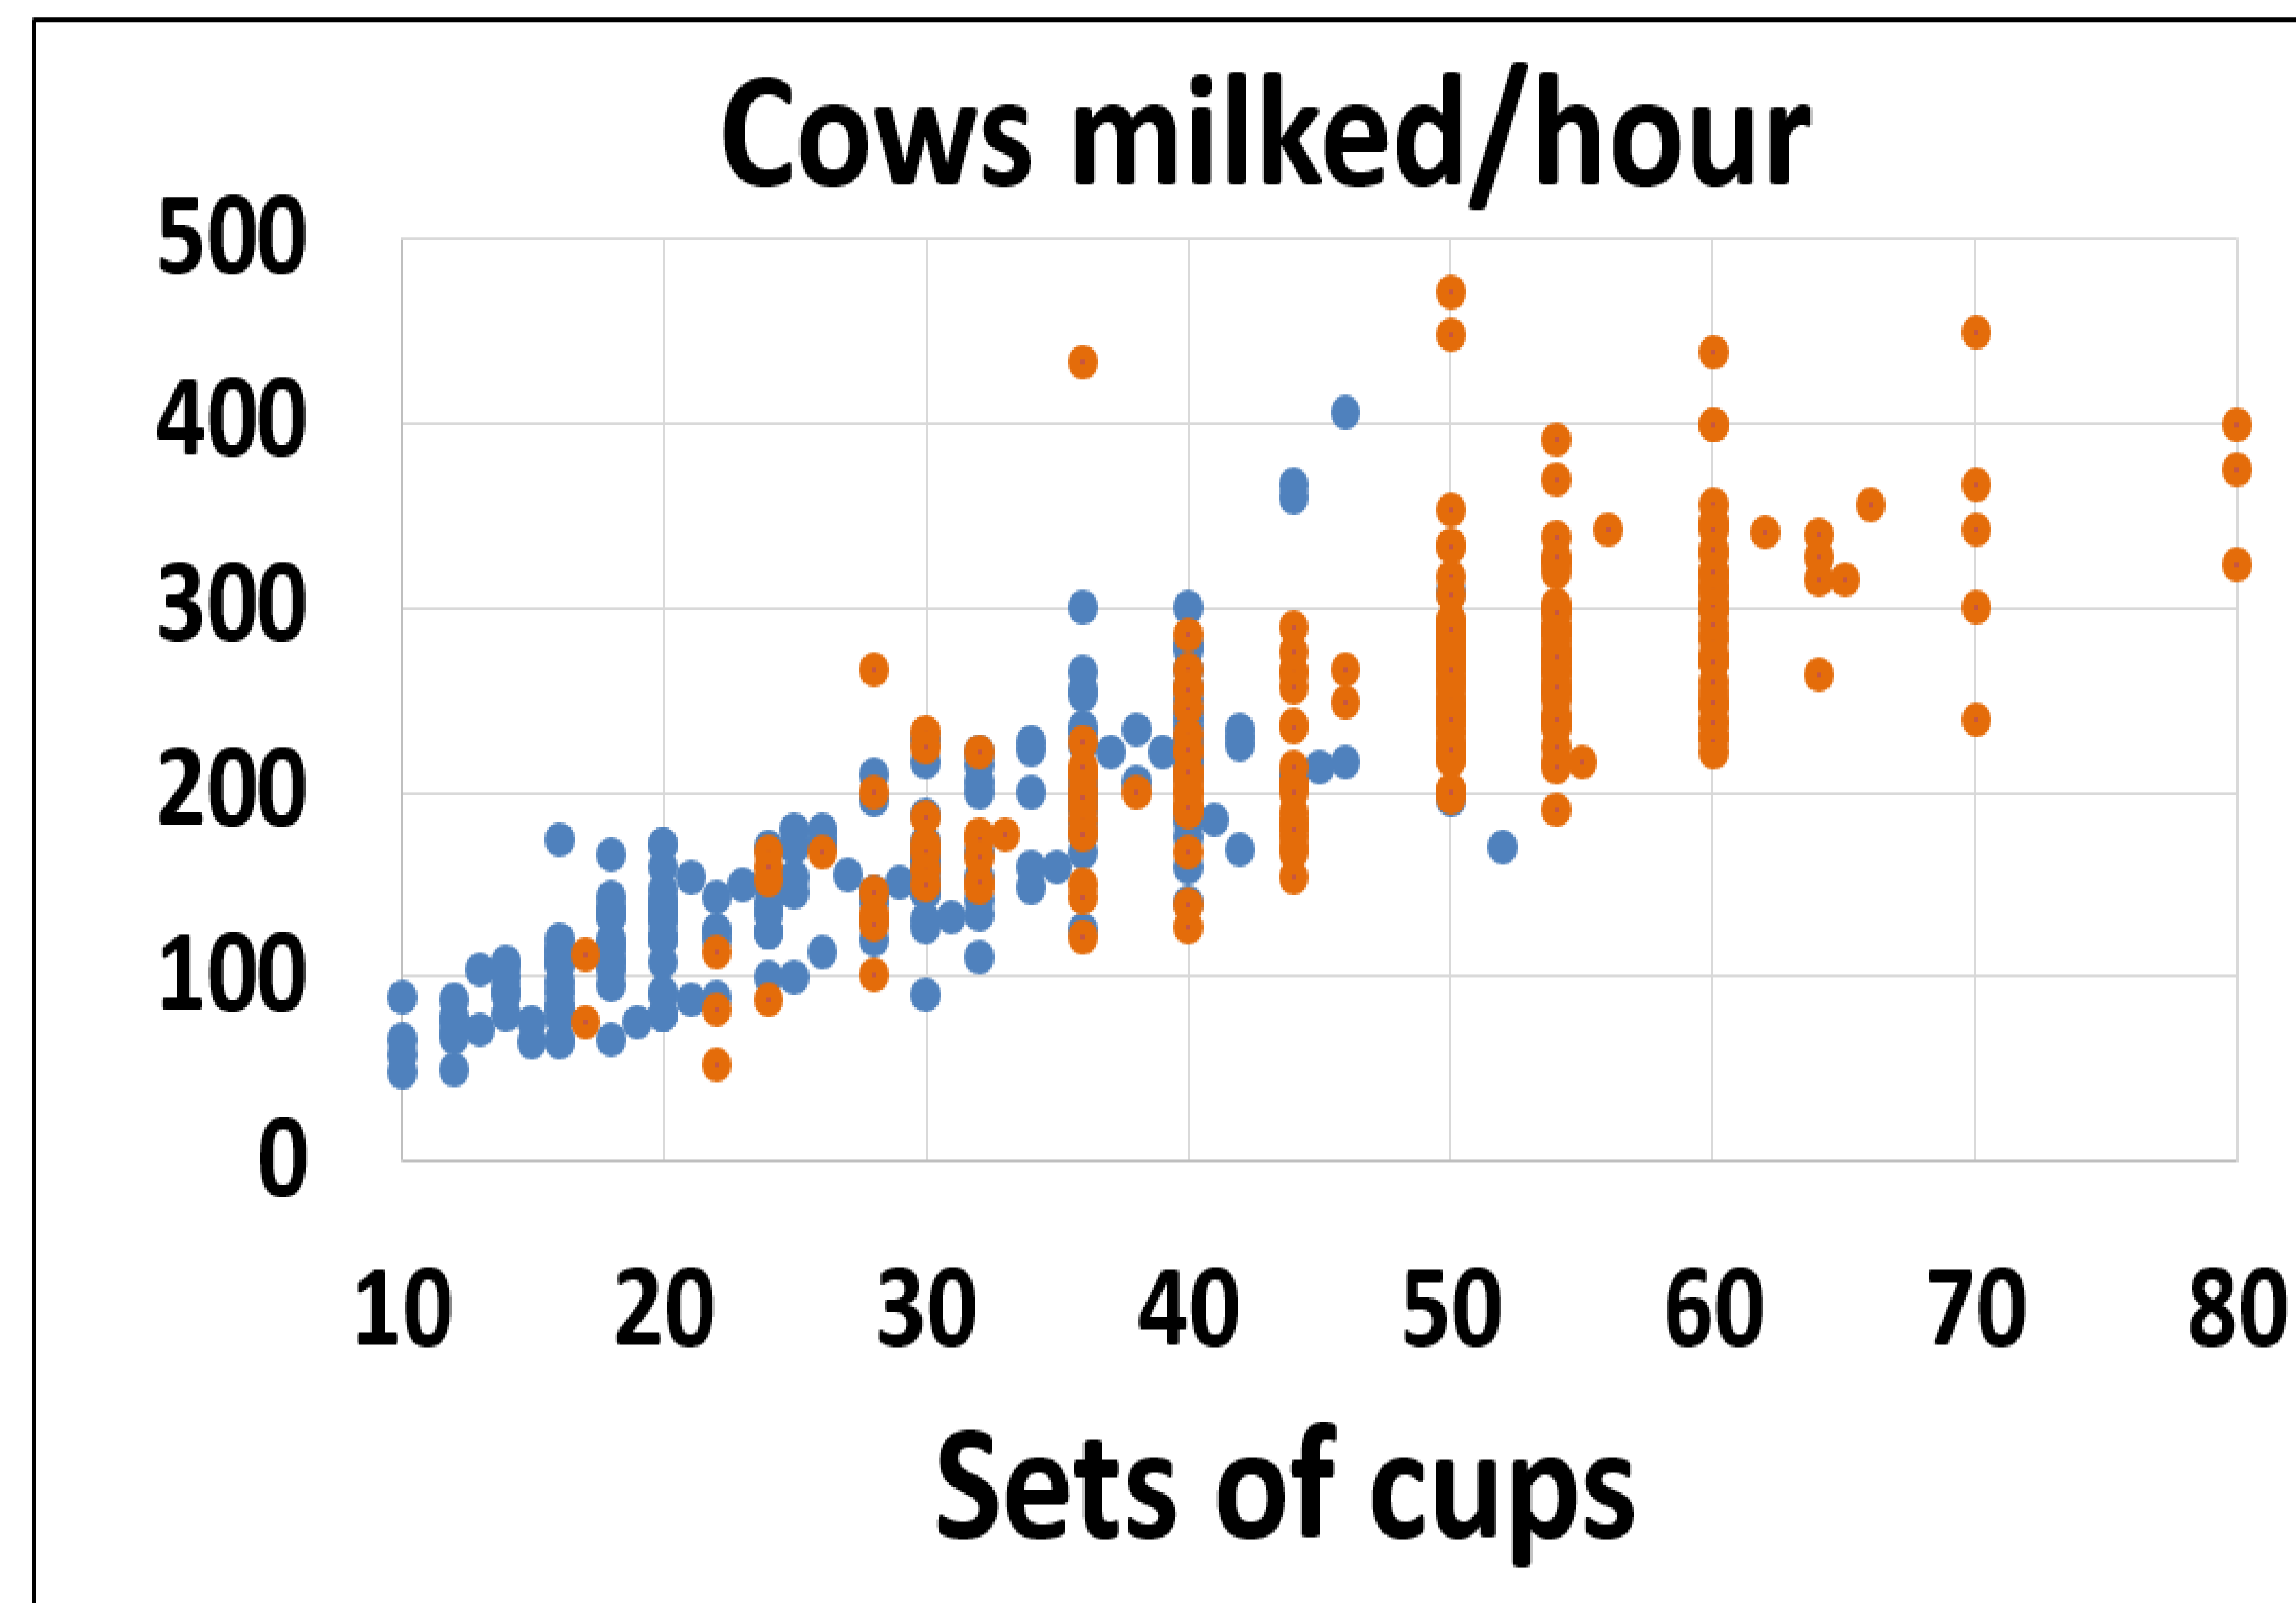

## Milking efficiency

[www.dairynz.co.nz/milking](http://www.dairynz.co.nz/milking)

Herringbone Rotary

## Key points

- Technology 'makes milking easier'
- Gains from improved milking routines
- Rotary
  - speed up the platform
  - automate at cups-off